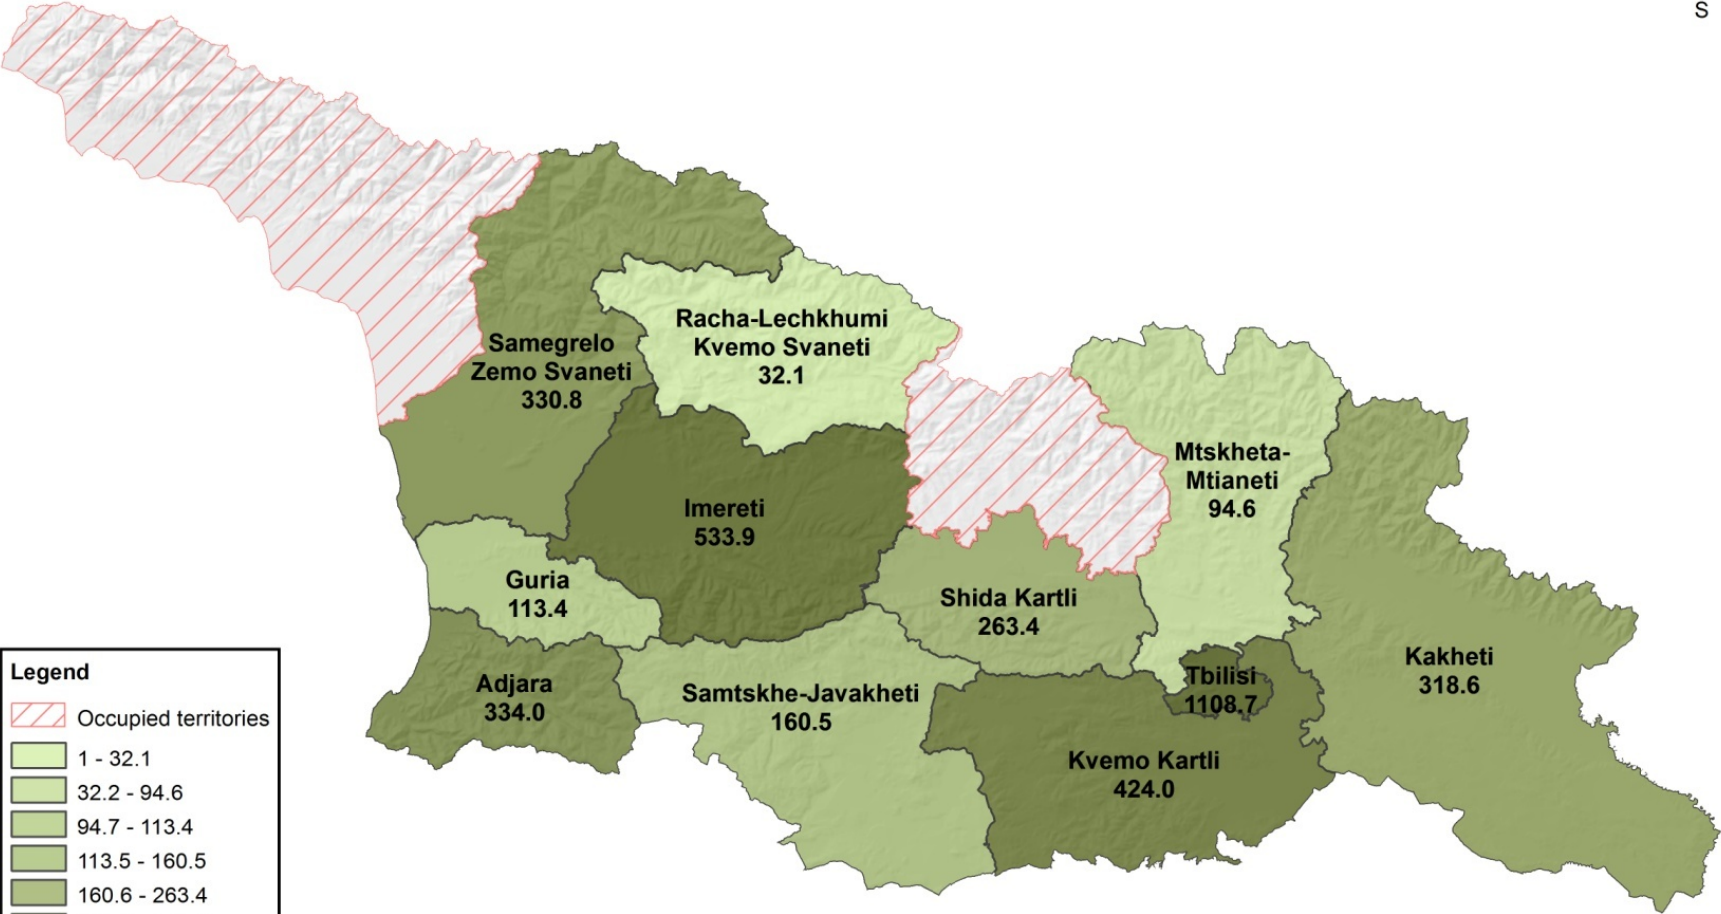

Population by regions (in thousands)

Legend

- Occupied territories
- 1 - 32.1
- 32.2 - 94.6
- 94.7 - 113.4
- 113.5 - 160.5
- 160.6 - 263.4
- 263.5 - 318.6
- 318.7 - 330.8
- 330.9 - 334.0
- 334.1 - 424.0
- 424.1 - 533.9
- 534.0 - 1108.7